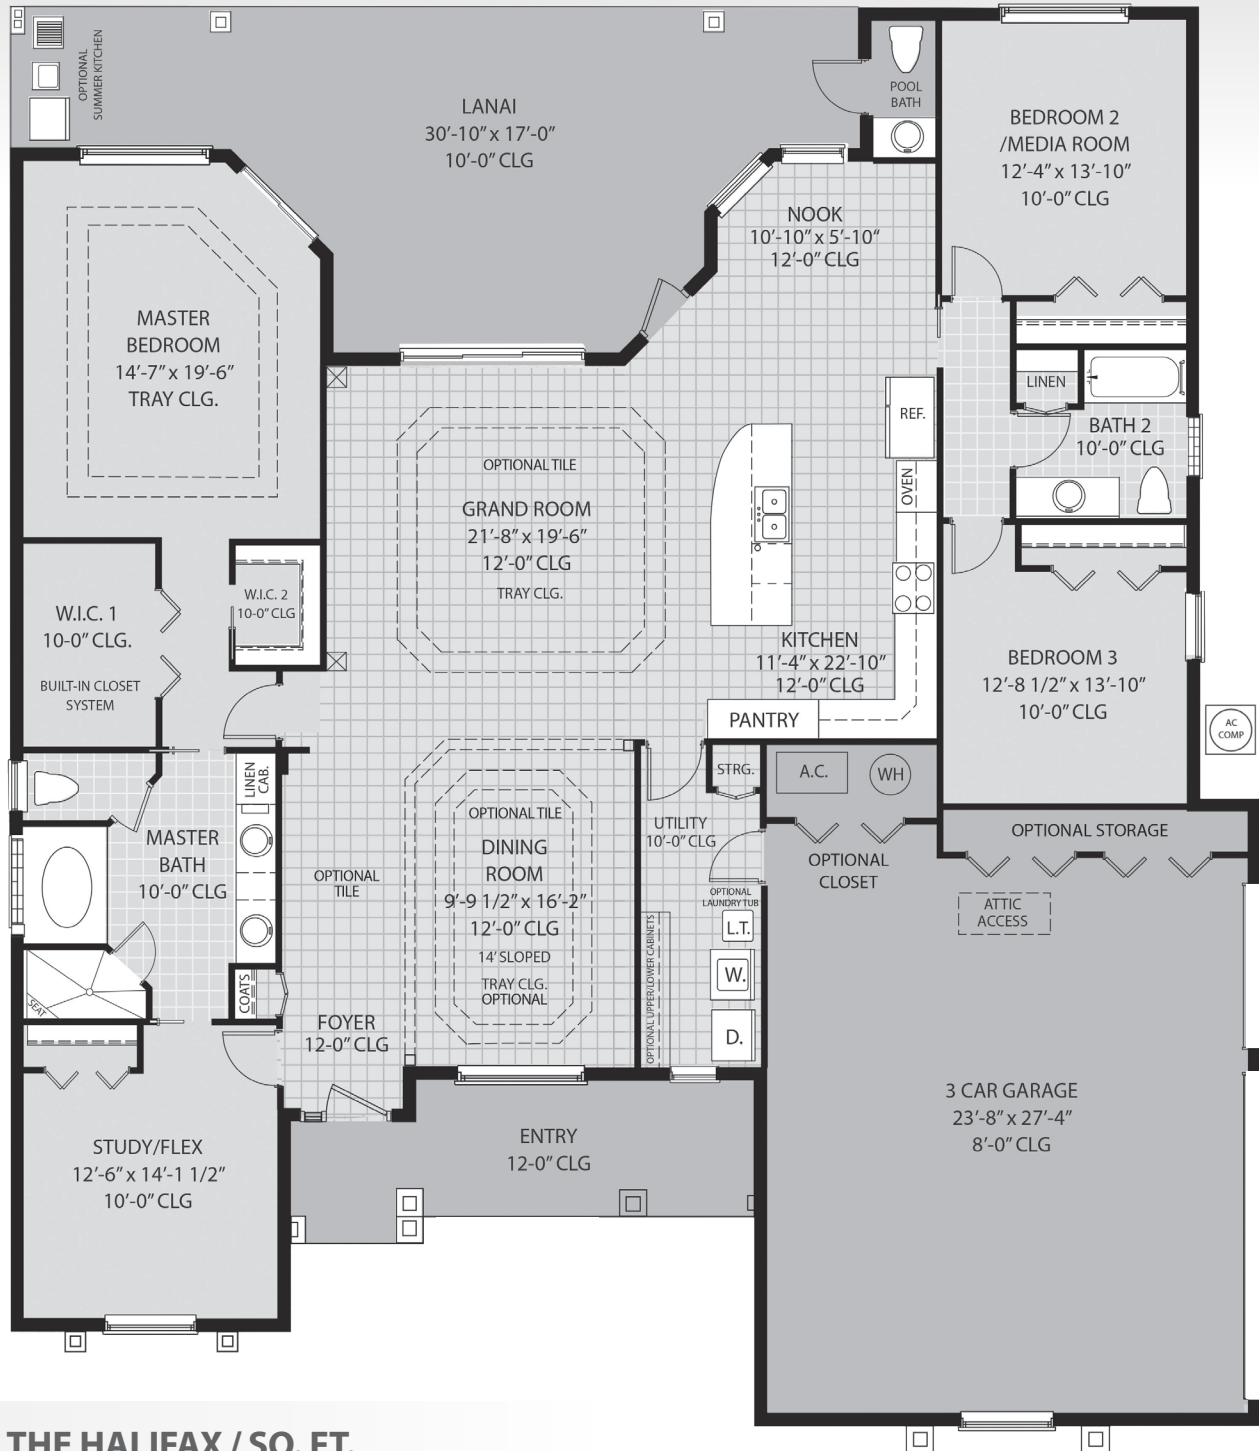

THE HALIFAX / SQ. FT.

1st Floor Living	2,500
Lanai	484
Entry	149
Garage	796

Total Living	2,500
Total Under Roof	3,929

Vanacore Homes

Your Hometown Builder Since 1991

050919